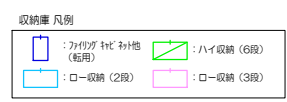

※TEL、FAX、PRの  
設置位置は今後検討

作成日	2020/01/30											
訂正日	2020/04/22	2020/07/20	2020/10/09	2020/12/02	2022/05/09	2022/06/01	2022/06/22	2022/07/31	2022/09/29	2022/12/21		
	2020/04/30	2020/07/28	2020/10/20	2020/12/28	2022/05/10	2022/06/07	2022/06/24	2022/07/25	2022/10/13	2023/01/06		
	2020/06/23	2020/08/21	2020/10/26	2021/01/18	2022/05/11	2022/06/16	2022/06/30	2022/07/27	2022/10/20	2023/01/18		
	2020/06/26	2020/09/01	2020/11/02	2021/01/22	2022/05/15	2022/06/17	2022/07/01	2022/08/06	2022/11/16	2023/02/13		
	2020/06/29	2020/10/05	2020/11/26	2021/02/15	2022/05/31	2022/06/20	2022/07/08	2022/09/26	2022/12/12	2023/04/17		